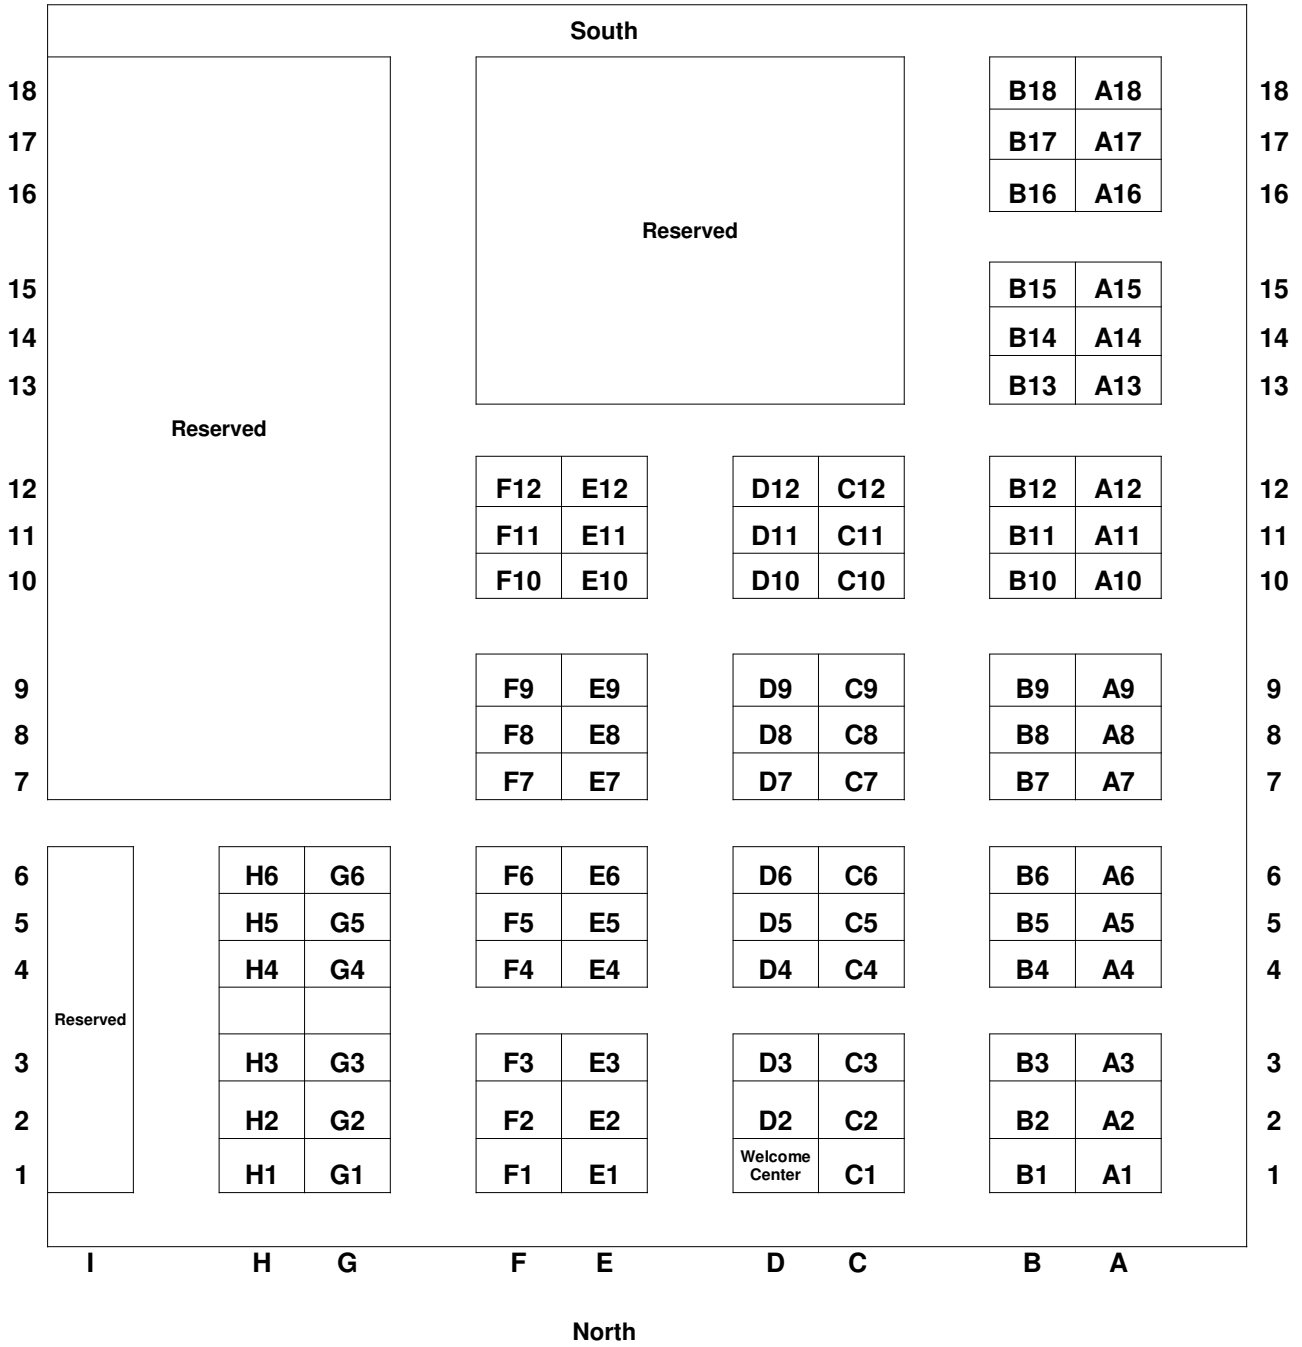

Multi-Purpose Arena

Tentative Layout – subject to change
 All booth spaces are 10'x10'